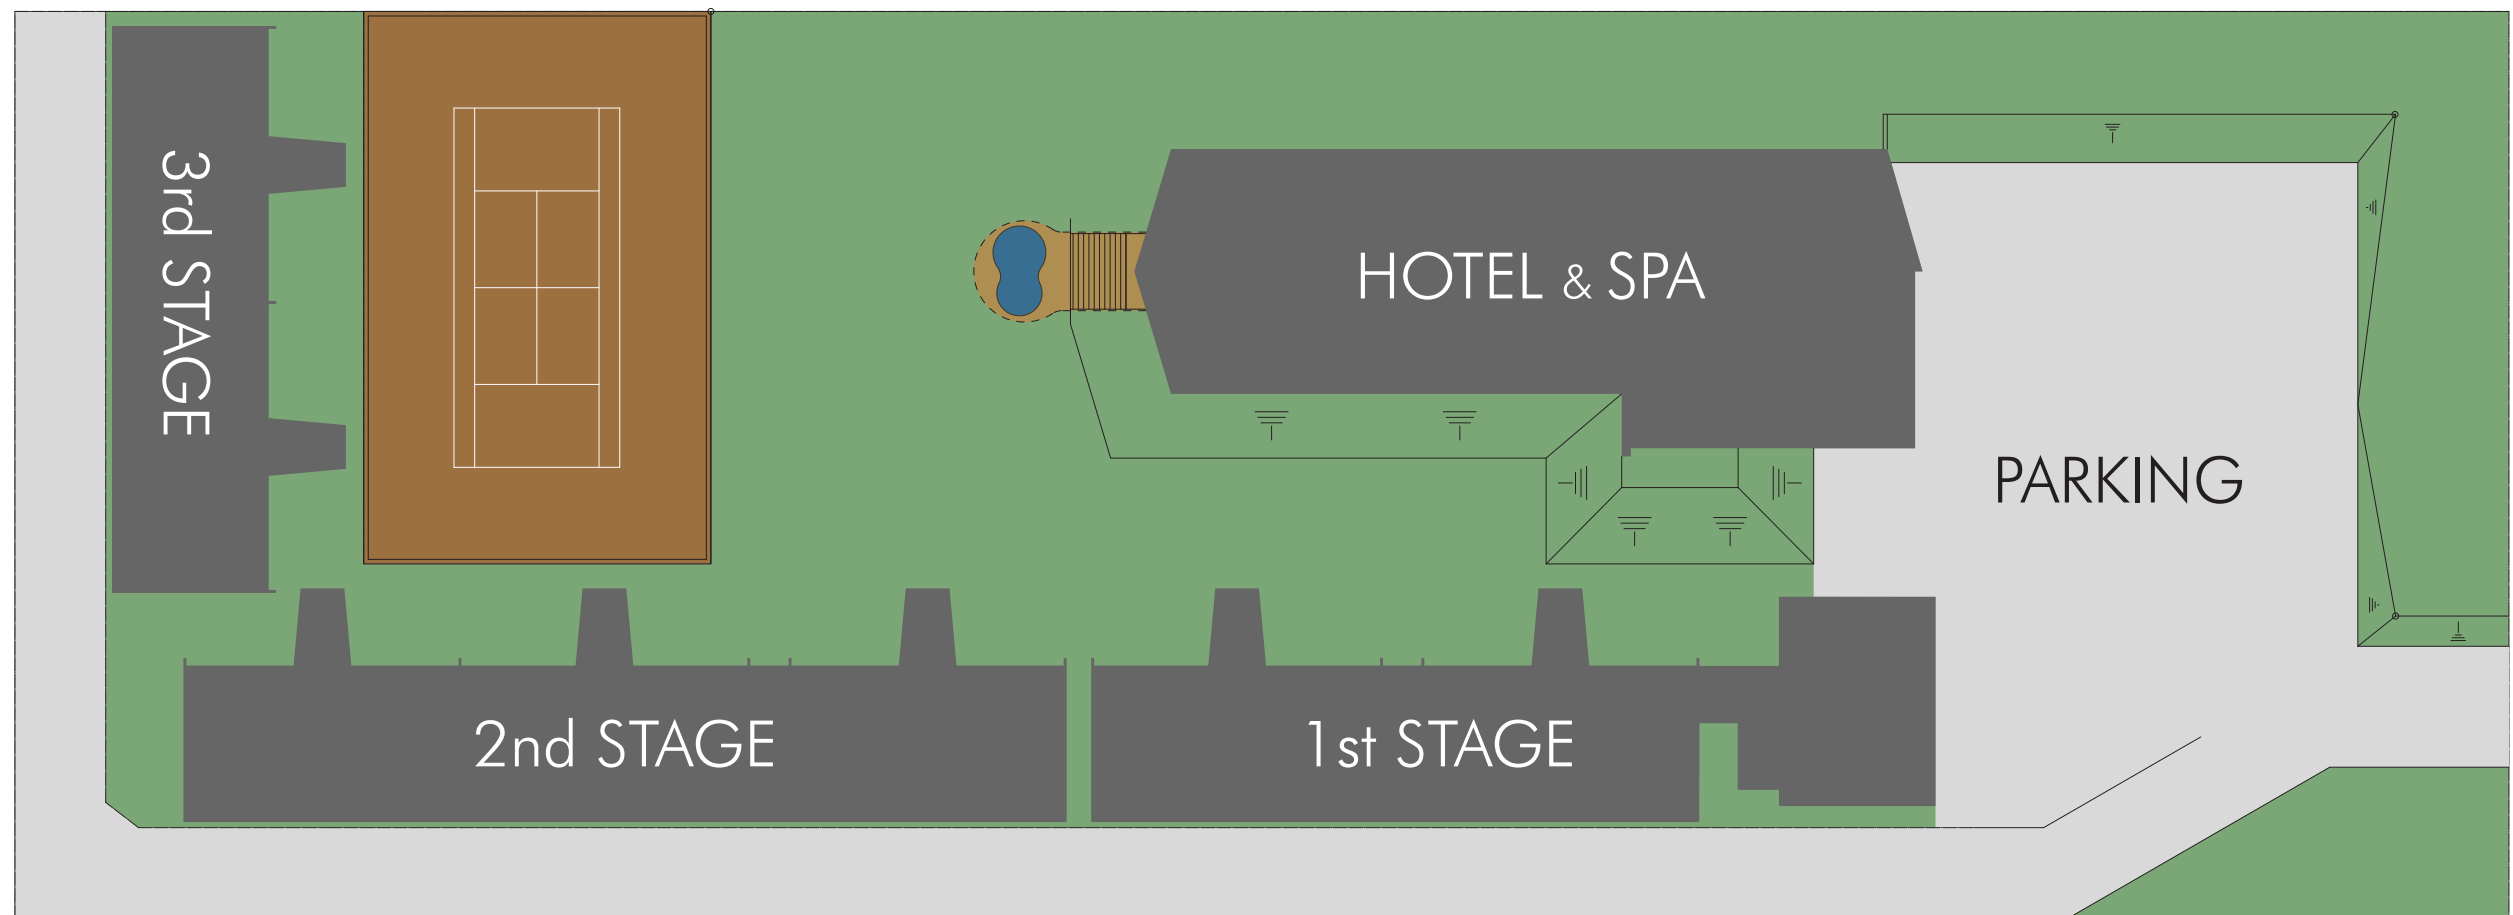

POWER HOUSE RESORT

SITE PLAN 1:500